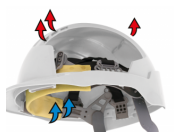

FEATURES

Supreme Comfort

A 6-point terylene cradle harness system & Egyptian cotton Chamlon™ sweatband offers unrivalled comfort.

Firmest Fit Available

The deep nape strap enables the firmest retention of any helmet, keeping it firmly rooted on the head. Available with either the Revolution® wheel ratchet or the OneTouch™ slip ratchet.

Accessories

A universal attachment slot enables firm fitting of a range of Surefit™ safety visors, and ear defenders. EVOSpec® Integrated eyewear is also available.

Ventilation Option

Side and rear ventilation for optimum air movement inside the shell, reducing helmet temperatures by an average 2-3 degrees.