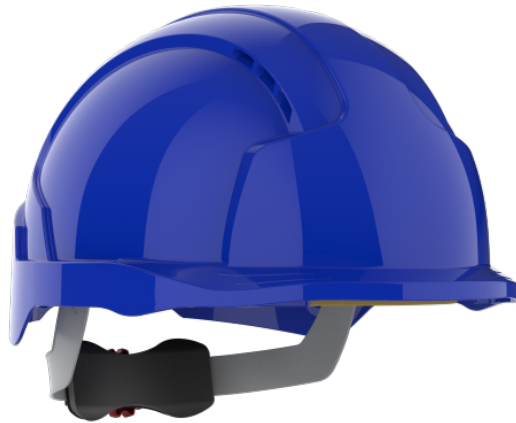

TECHNICAL SPECIFICATION

EVOLite® Micro Peak Revolution® Wheel Ratchet Vented

Blue / AJD170-000-500

DESCRIPTION

The EVOLite® is a breakthrough product enabling Health and Safety Officers to achieve new levels of compliance due to its unrivalled comfort. It is lightweight, extremely comfortable and fits the widest range of head shapes and sizes. The harness and shell are truly integrated as one to give the best performance by keeping it firmly rooted on the head, even when fully inverted. Gives added security and protection when working at height, in high winds, or when there is a high degree of activity, such as during motorway maintenance.

OPTIONS

White (AJD170-000-100)
Blue (AJD170-000-500)
Black (AJD170-001-100)
Grey (AJD170-000-400)
Yellow (AJD170-000-200)
Red (AJD170-000-600)
Orange (AJD170-000-800)

SAFETY STANDARDS

EN 397

JSP Limited, Worsham Mill, Minster Lovell, Oxford OX29 0TA, England.

FEATURES

Supreme Comfort

A 6-point terylene cradle harness system & Egyptian cotton Chamlon™ sweatband offers unrivalled comfort.

Firmest Fit Available

The deep nape strap enables the firmest retention of any helmet, keeping it firmly rooted on the head. Available with either the Revolution® wheel ratchet or the OneTouch™ slip ratchet.

Accessories

A universal attachment slot enables firm fitting of a range of Surefit™ safety visors, and ear defenders. EVOSpec® Integrated eyewear is also available.

Ventilation Option

Side and rear ventilation for optimum air movement inside the shell, reducing helmet temperatures by an average 2-3 degrees.