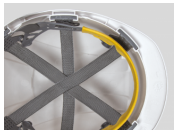

TECHNICAL SPECIFICATION

EVOLite® Micro Peak Revolution® Wheel Ratchet Vented

Yellow / AJD170-000-200

DESCRIPTION

The EVOLite® is a breakthrough product enabling Health and Safety Officers to achieve new levels of compliance due to its unrivalled comfort. It is lightweight, extremely comfortable and fits the widest range of head shapes and sizes. The harness and shell are truly integrated as one to give the best performance by keeping it firmly rooted on the head, even when fully inverted. Gives added security and protection when working at height, in high winds, or when there is a high degree of activity, such as during motorway maintenance.

FEATURES

Supreme Comfort

A 6-point terylene cradle harness system & Egyptian cotton Chamlon™ sweatband offers unrivalled comfort.

Firmest Fit Available

The deep nape strap enables the firmest retention of any helmet, keeping it firmly rooted on the head. Available with either the Revolution® wheel ratchet or the OneTouch™ slip ratchet.

Accessories

A universal attachment slot enables firm fitting of a range of Surefit™ safety visors, and ear defenders. EVOSpec® Integrated eyewear is also available.

Ventilation Option

Side and rear ventilation for optimum air movement inside the shell, reducing helmet temperatures by an average 2-3 degrees.